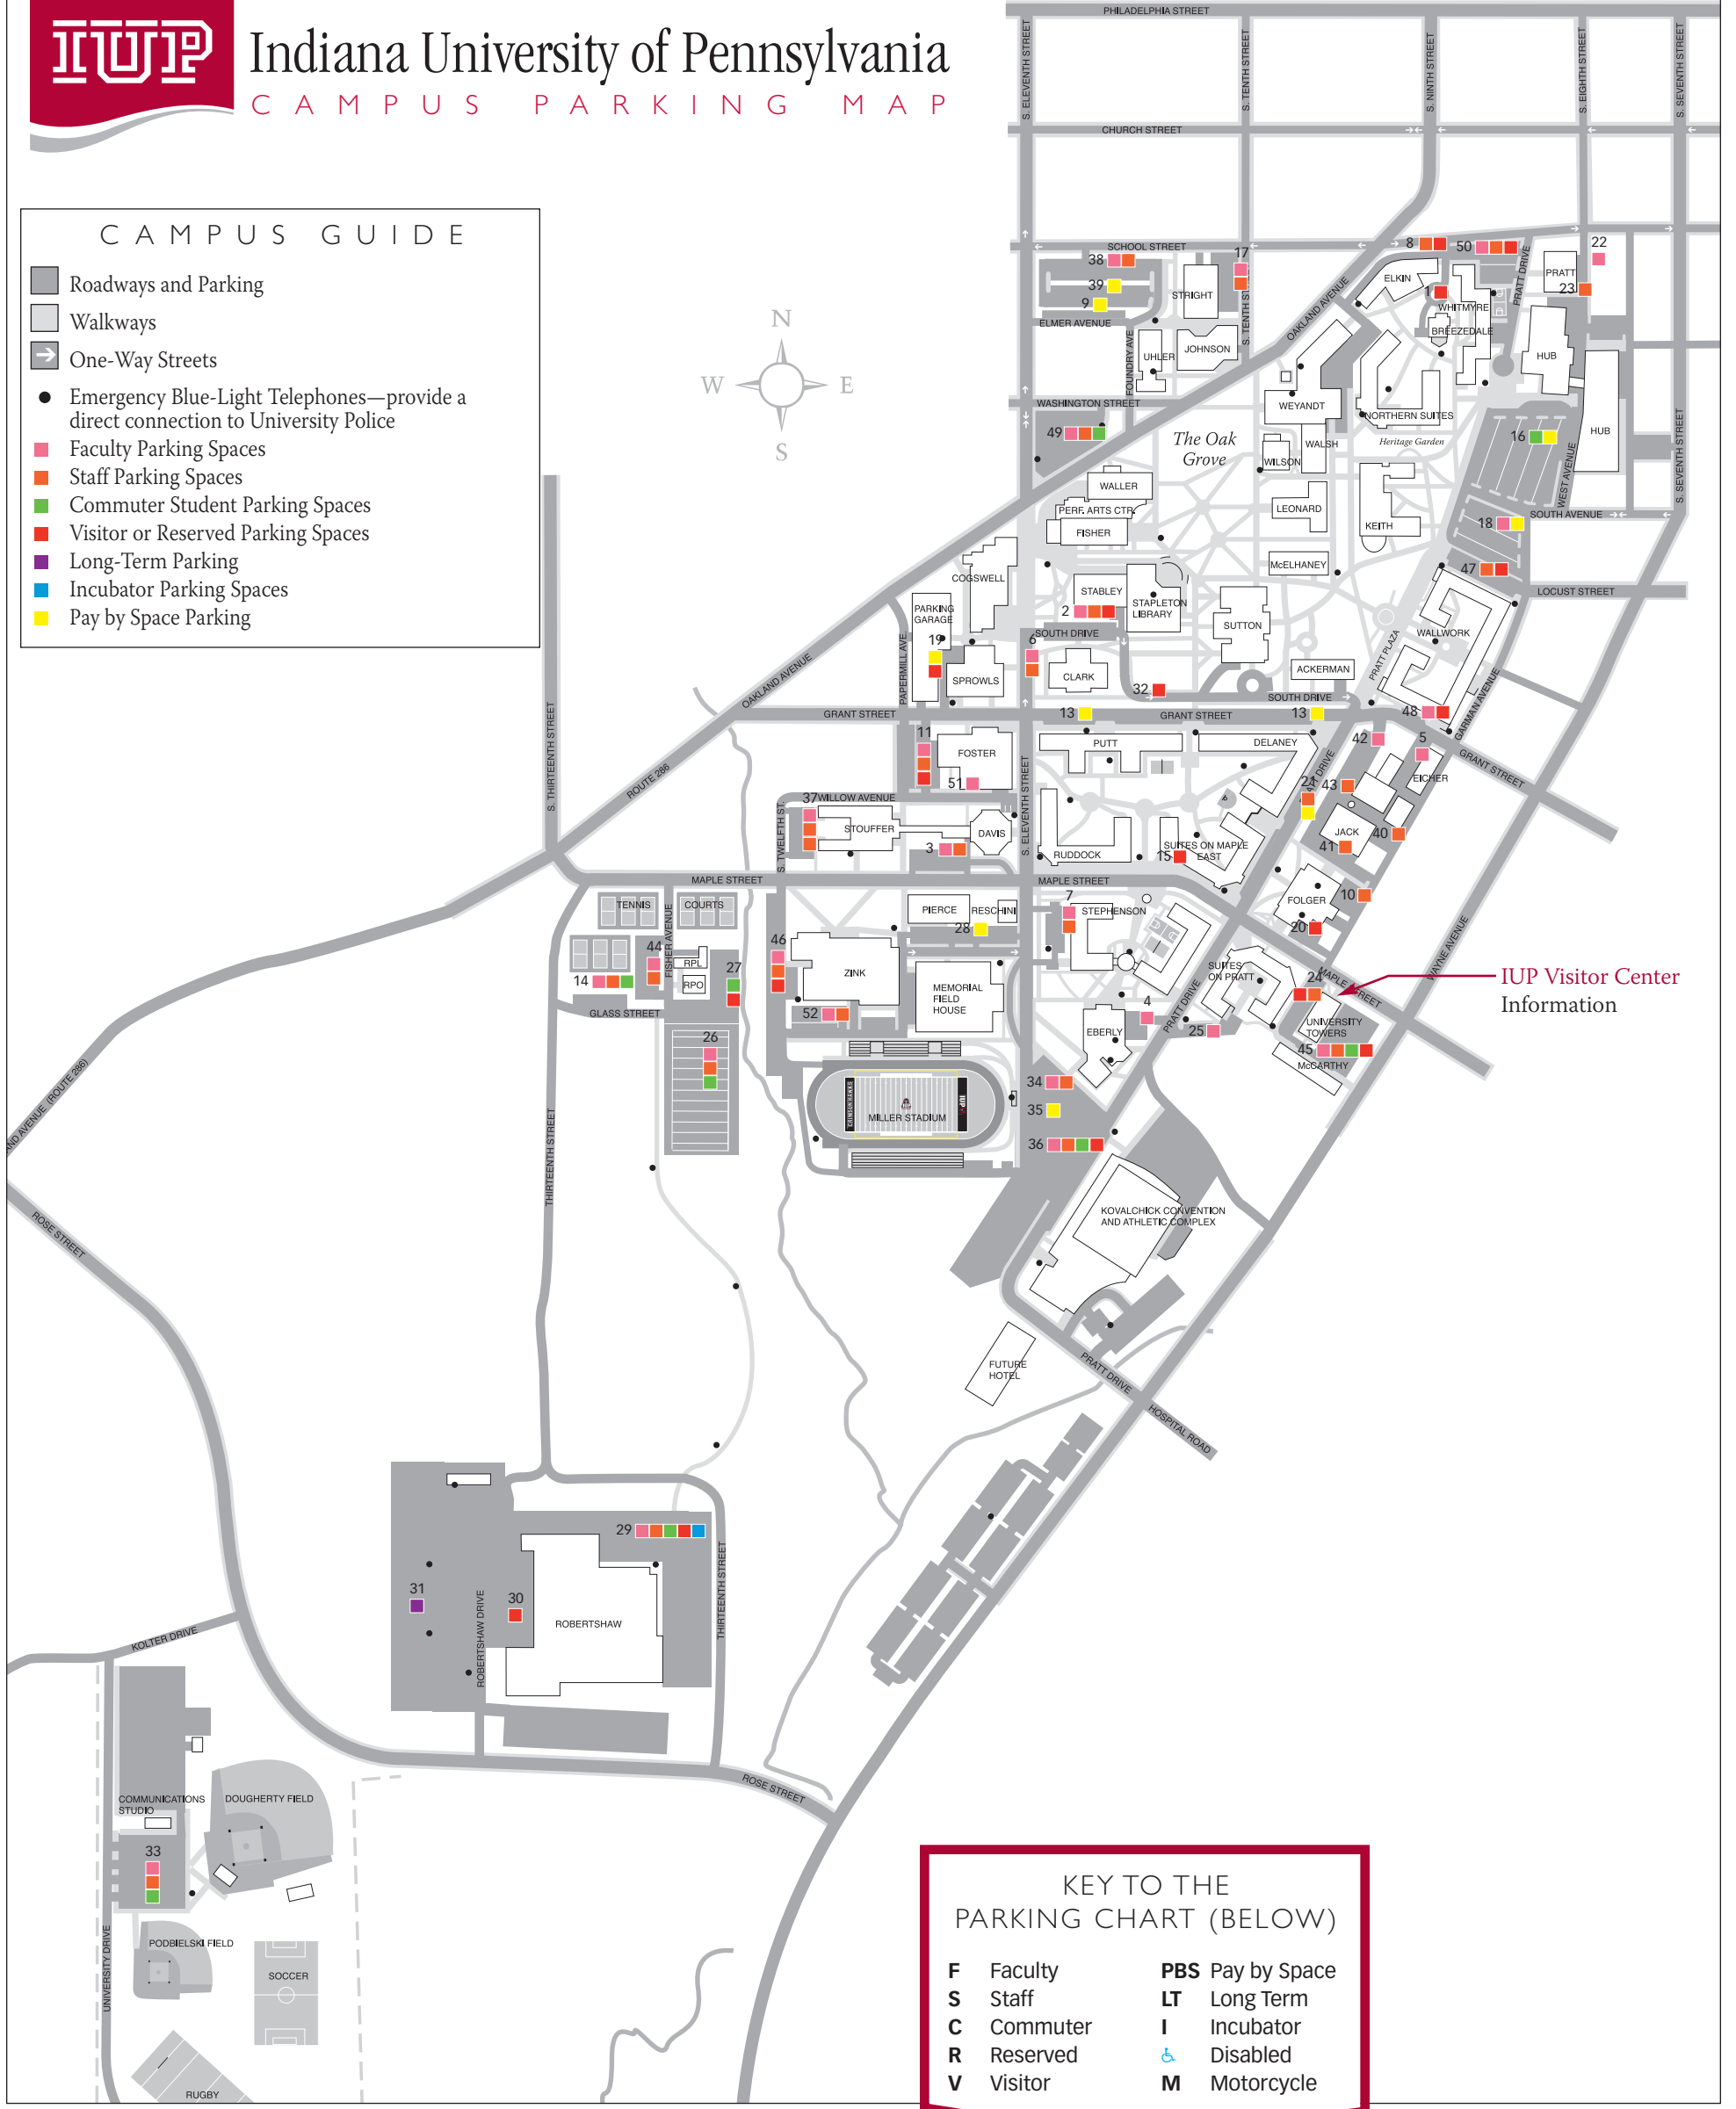

Indiana University of Pennsylvania

CAMPUS PARKING MAP

CAMPUS GUIDE

- Roadways and Parking
- Walkways
- One-Way Streets
- Emergency Blue-Light Telephones—provide a direct connection to University Police
- Faculty Parking Spaces
- Staff Parking Spaces
- Commuter Student Parking Spaces
- Visitor or Reserved Parking Spaces
- Long-Term Parking
- Incubator Parking Spaces
- Pay by Space Parking

KEY TO THE PARKING CHART (BELOW)

F Faculty S Staff C Commuter R Reserved V Visitor	PBS Pay by Space LT Long Term I Incubator Disabled M Motorcycle

No.	Parking Area	F	S	C	R	V	PBS	LT	I	D	M	No.	Parking Area	F	S	C	R	V	PBS	LT	I	D	M	No.	Parking Area	F	S	C	R	V	PBS	LT	I	D	M					
1	Breezedale											19	Parking Garage											37	Stouffer Lot															
2	Clark Lot											20	Post Office Dock											38	Stright Bottom Lot															
3	Davis Lot											21	Pratt Drive from Grant-Maple											39	Stright Top Lot															
4	Eberly East Lot											22	Pratt Hall East											40	S.W. Jack Co-Gen East															
5	Eicher Lot											23	Pratt Hall South											41	S.W. Jack Co-Gen South															
6	Eleventh Street											24	Pratt Suites East											42	S.W. Jack Co-Gen West—Top															
7	Eleventh Street Lot											25	Pratt Suites South											43	S.W. Jack Co-Gen West—Lower															
8	Elkin Drive Lot											26	R & P Band Lot											44	Tennis Court Lot															
9	Elmer Ave											27	R & P Lot											45	Towers East															
10	Folger Lot											28	Reschini Lot											46	Twelfth Street															
11	Foster Lot											29	Robertshaw East Lot											47	Wallwork Suites North															
13	Grant Street Suites											30	Robertshaw Fleet Lot											48	Wallwork Suites South															
14	Glass Street at Tennis Courts											31	Robertshaw West											49	Washington Street Lot															
15	Health Services											32	South Drive											50	Whitmyre Lot															
16	HUB Lot											33	South Campus Ballfield											51	Willow Ave															
17	Johnson Lot											34	Stadium Lot North											52	Zink Lot															
18	Keith Lot											35	Stadium Lot																											
												36	Stadium Lot South